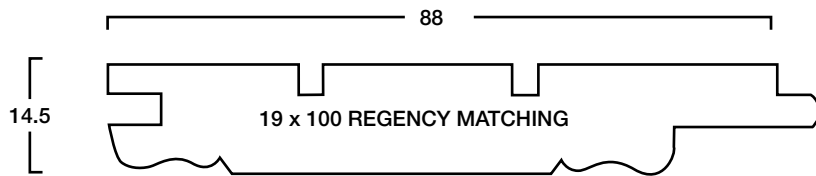

pattern A architraves

TORUS

OGEE

LAMBS TONGUE

pattern A skirtings

TORUS - SINGLE SIDED

TORUS - LAMBS TONGUE

TORUS - OGEE

handrail

50 X 100 WALL FIX HANDRAIL

50 X 50 MOPSTICK

window boards - (Not to scale)

cladding

cladding

flooring PTG

REDWOOD - EX 25 x 150/125 NOMINAL