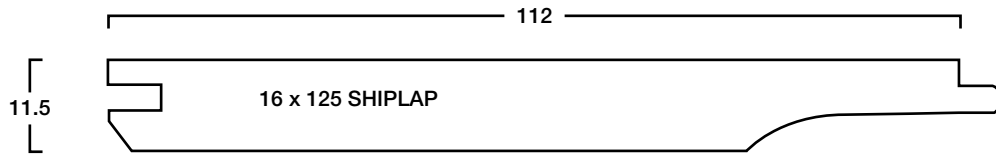

pattern A architraves

TORUS

OGEE

LAMBS TONGUE

pattern A skirtings

TORUS - SINGLE SIDED

TORUS - LAMBS TONGUE

TORUS - OGEE

handrail

50 X 100 WALL FIX HANDRAIL

50 X 50 MOPSTICK

window boards - (Not to scale)

cladding

cladding

flooring PTG

REDWOOD - EX 25 x 150/125 NOMINAL