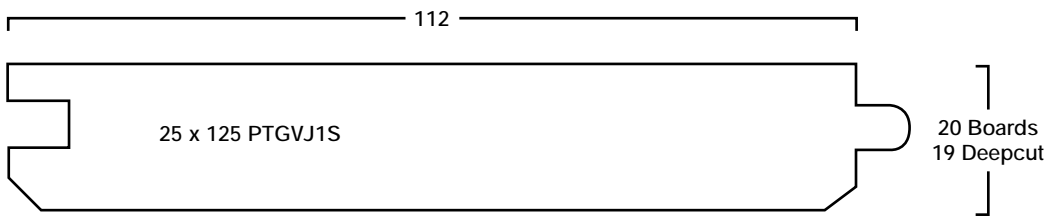

pattern A architraves

TORUS

OGEE

LAMBS TONGUE

pattern A skirtings

TORUS - SINGLE SIDED

TORUS - LAMBS TONGUE

TORUS - OGEE

handrail

50 X 100 WALL FIX HANDRAIL

50 X 50 MOPSTICK

window boards - (Not to scale)

cladding

cladding

flooring PTG

REDWOOD - EX 25 x 150/125 NOMINAL