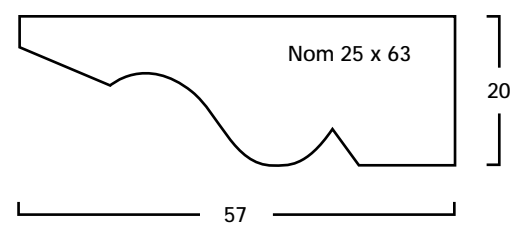

SPLAYED

BULLNOSED

unsorted redwood dado & picture rails

DADO RAIL

PICTURE RAIL

pattern A skirtings - Boards 20mm thick 2EX 19mm thick

TORUS - OGEE

TORUS - LAMBS TONGUE

pattern A architraves

TORUS

OGEE

LAMBS TONGUE

pattern A skirtings

TORUS - SINGLE SIDED

TORUS - LAMBS TONGUE

TORUS - OGEE