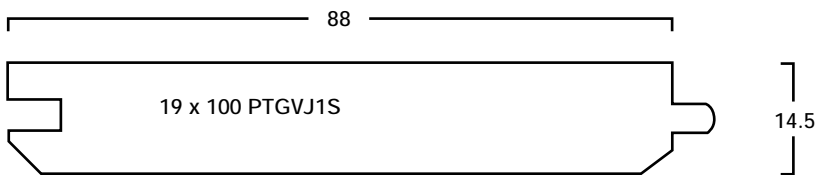

pattern A architraves

TORUS

OGEE

LAMBS TONGUE

pattern A skirtings

TORUS - SINGLE SIDED

TORUS - LAMBS TONGUE

TORUS - OGEE

handrail

50 X 100 WALL FIX HANDRAIL

50 X 50 MOPSTICK

window boards - (Not to scale)

cladding

cladding

flooring PTG

REDWOOD - EX 25 x 150/125 NOMINAL

WHITEWOOD - EX 22 x 150/125 NOMINAL