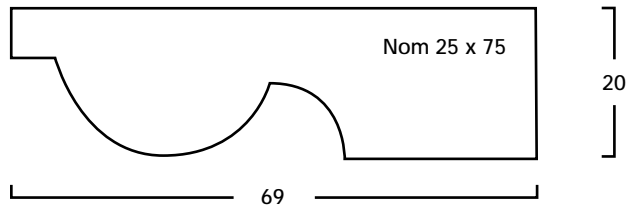

SPLAYED

BULLNOSED

unsorted redwood dado & picture rails

DADO RAIL

PICTURE RAIL

pattern A skirtings - Boards 20mm thick 2EX 19mm thick

TORUS - OGEE

TORUS - LAMBS TONGUE

pattern A architraves

TORUS

OGEE

LAMBS TONGUE

pattern A skirtings

TORUS - SINGLE SIDED

TORUS - LAMBS TONGUE

TORUS - OGEE